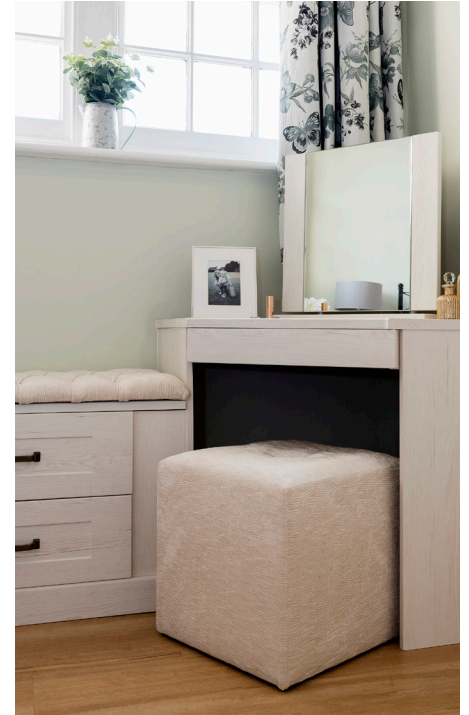

the other corner, giving Mrs Wright a dedicated space to get ready in style, benefiting from the natural light.